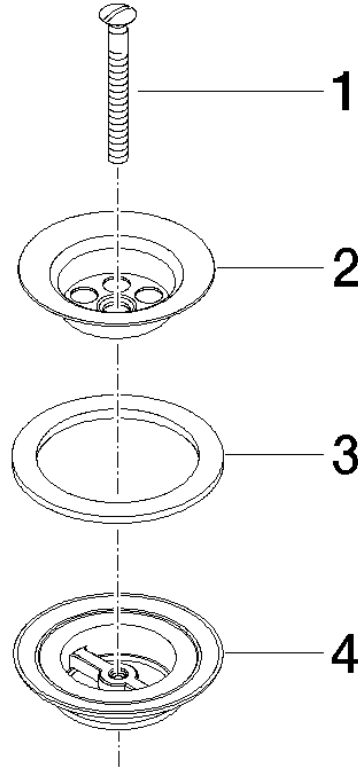

**Grated waste 1 1/4" - Champagne (22kt Gold)**

IMO

10 100 970

Fits: IMO, LULU, MADISON, MEM, TARA,  
CL.1, LISSÉ, VAIA, META, CYO

	Champagne (22kt Gold)	10 100 970-47
	Chrome	10 100 970-00
	Brushed Platinum	10 100 970-06
	Platinum	10 100 970-08
	Durabrand (23kt Gold)	10 100 970-09
	Dark Chrome	10 100 970-19
	Light Gold	10 100 970-26
	Brushed Light Gold	10 100 970-27
	Brushed Durabrand (23kt Gold)	10 100 970-28
	Brushed Bronze	10 100 970-42
	Brushed Champagne (22kt Gold)	10 100 970-46
	Brushed Chrome	10 100 970-93
	Brushed Dark Platinum	10 100 970-99

Grated waste 1 1/4" - Champagne (22kt Gold)

---

IMO

10 100 970

10 100 970

10 100 970

Parts for other finishes can be found here: [Chrome](#)

### Spare parts list

No.	Item Number	Name	Quantity used	Delivery time
1	09 30 30 115-47	screw	1	30
2	09 11 01 005-47	strainer	1	30
3	09 14 03 005 90	seal	1	60
4	09 11 01 007-07	pop-up waste	1	60